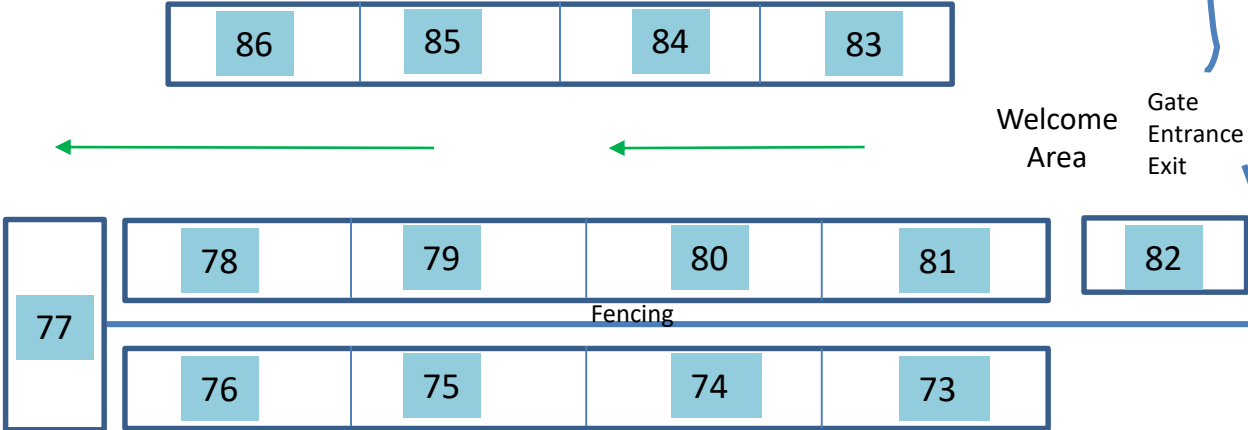

Bancroft Home & Cottage Show – Bancroft Curling Club

- Small Booths
6' x 10'
- Corner Booths 22/23, 26/27
- 10' x 15' - All outside booths
- 10' x 10'
- Silver
10' x 10' (+)
- Gold
10' x 12'

Bancroft Home & Cottage Show – Bancroft Curling Club

10' x 15' - All outside booths

Outdoor Booths

Fencing

Welcome Area

Gate Entrance & Exit

Fencing

Indoor Area Entrance

Emergency Access

Emergency Access

Arena Area