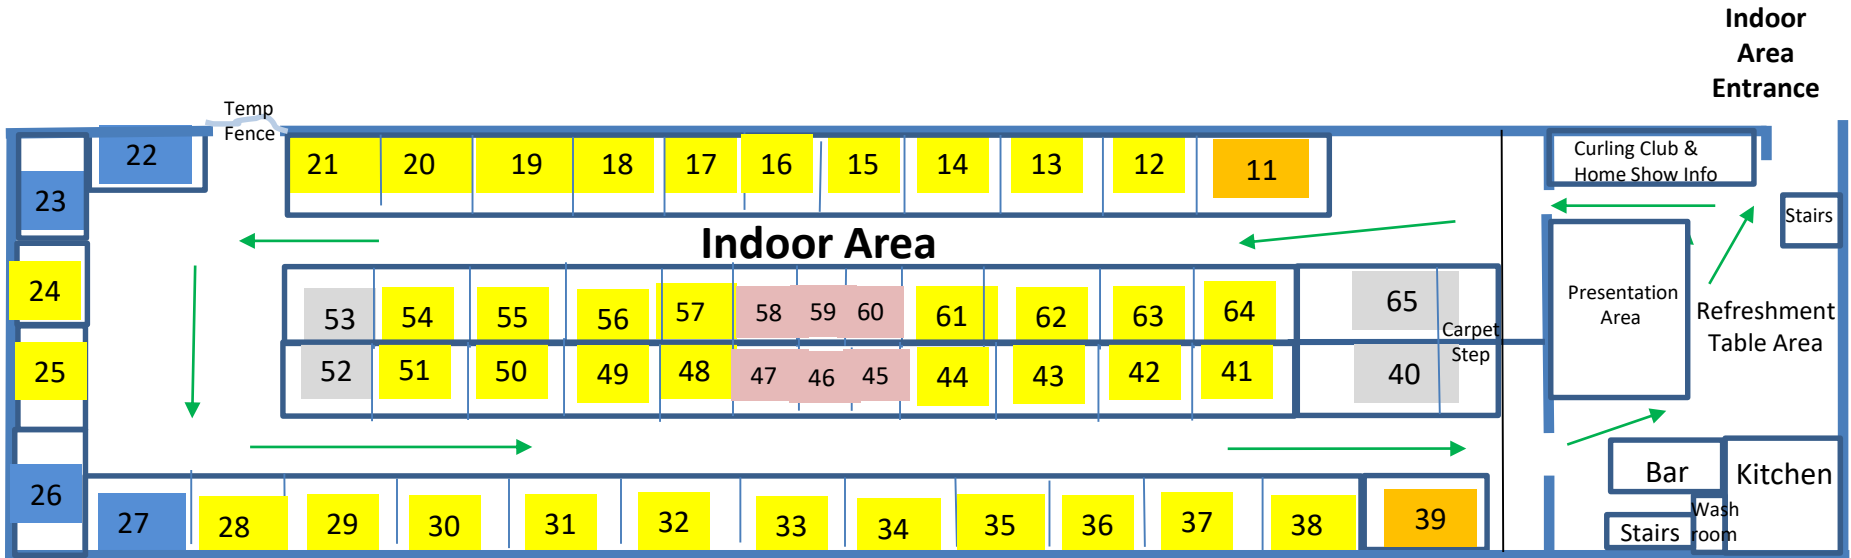

Bancroft Home & Cottage Show – Bancroft Curling Club

- Small Booths
6' x 10'
- Corner Booths 22/23, 26/27
- 10' x 15' - All outside booths
- 10' x 10'
- Silver
10' x 10' (+)
- Gold
10' x 12'

Bancroft Home & Cottage Show – Bancroft Curling Club

10' x 15' - All outside booths

Outdoor Booths

Fencing

Welcome Area

Gate Entrance & Exit

Fencing

Indoor Area Entrance

Emergency Access

Emergency Access

Arena Area